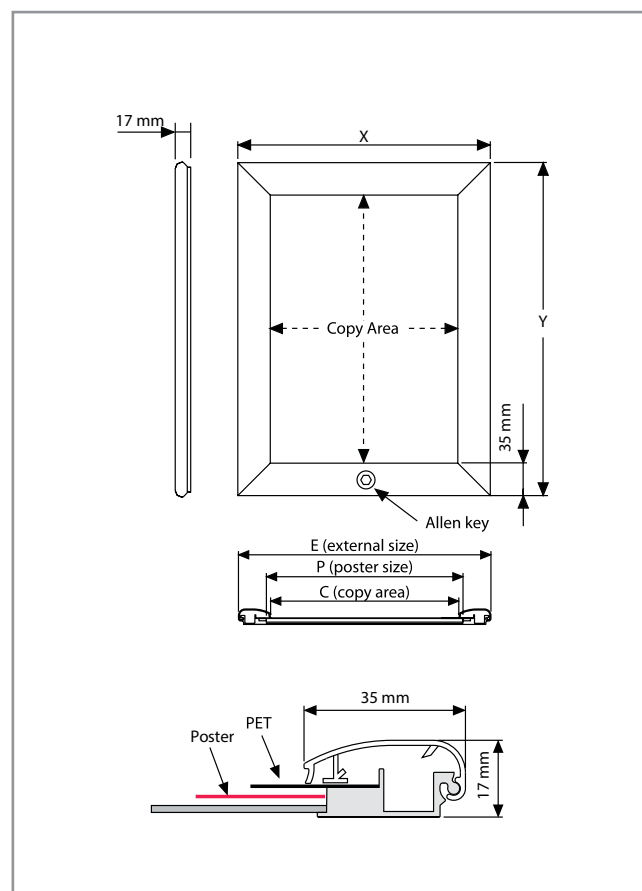

Options:

- Hangers for easy mounting
- Screen printing

En option:

- Attaches de suspension facilitant l'accrochage
- Sérigraphie

ART	PROFILE	POSTER SIZE / FORMAT	
PF35LOCK00A3	35	DIN A3	297 x 420mm
PF35LOCK00A2	35	DIN A2	420 x 594mm
PF35LOCK00A1	35	DIN A1	594 x 841mm
PF35LOCK00A0	35	DIN A0	841 x 1189mm
PF35LOCK5070	35	DIN B2	500 x 700mm
PF35LOCK7010	35	DIN B1	700 x 1000mm

WINDOW FRAME

Profiles: 25mm - silver anodised Profilés: 25mm - anodisé naturel
 Corners: 45° Coins: 45°

The Window Frame system is available in 25mm silver anodised profiles in different sizes. The easy-to-open snap frame includes 2 anti-reflex PET covers so that the poster can be viewed both from inside and outside. The Window Frame is fixed at the inside of the window with double sided tape. A set of matching decorative profiles is included to be fixed at the outside hiding the double sided tape which holds the Window Frame to the window.