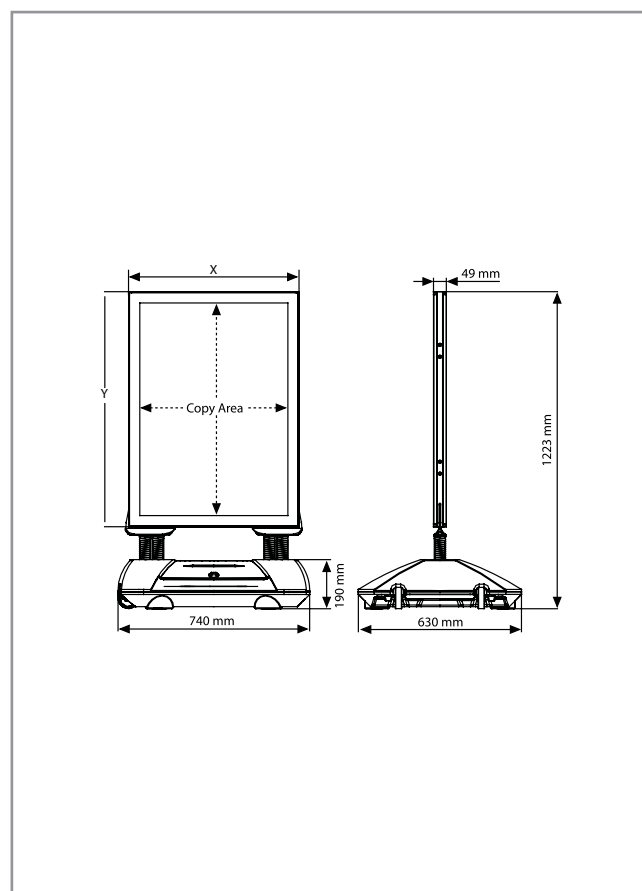

ART	POSTER SIZE / FORMAT	
WINDPROL00A1	DIN A1	594 x 841mm