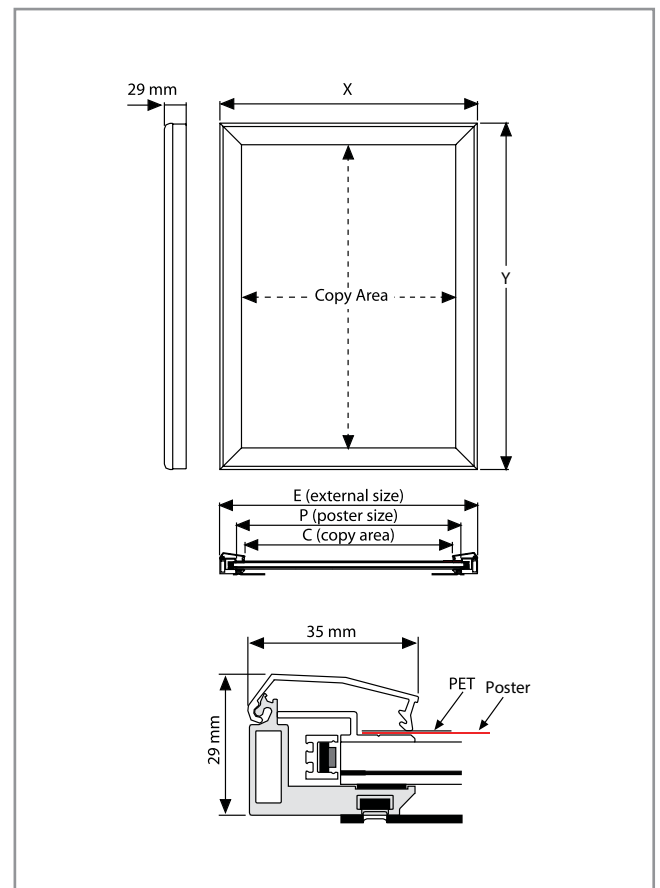

DOUBLE SIDED

ART	PROFILE	POSTER SIZE / FORMAT	
ECOLEDDSS00A4	25	DIN A4	210 x 297mm
ECOLEDDSS00A3	25	DIN A3	420 x 297mm
ECOLEDDSS00A2	25	DIN A2	594 x 420mm
ECOLEDDSS00A1	25	DIN A1	841 x 594mm
ECOLEDDSS00A0	25	DIN A0	1189 x 841mm
ECOLEDDSS00B1	25	DIN B1	1000 x 700mm
ECOLEDDSS00B2	25	DIN B2	500 x 700mm

Options:

- Double sided
- Cable length can be extended to 7m
- UK and US plugs

En option:

- Double face
- Câble allongé à 7 m
- Prises électriques américaines et anglaises

ART	PROFILE	POSTER SIZE / FORMAT	
LEDWPSS00A3	35	DIN A3	420 x 297mm
LEDWPSS00A2	35	DIN A2	594 x 420mm
LEDWPSS00A1	35	DIN A1	841 x 594mm
LEDWPSS00A0	35	DIN A0	1189 x 841mm
LEDWPSS00B2	35	DIN B2	500 x 700mm
LEDWPSS00B1	35	DIN B1	1000 x 700mm

MAGNETIC LEDBOX

A new generation in Ledboxes. With a practical magnetic protection cover, it is very easy to change the poster. An improved LED technology and a special acrylic with the latest laser surface treatment provide a very uniform and brighter illumination that will attract customers to the message. The Magnetic Ledbox has a depth of 24mm and comes with a built in on/off switch. Delivered with a 2,5m electrical cable and a EU plug. All units have passed the CE/UL Pat test and come with the required quality certificates.