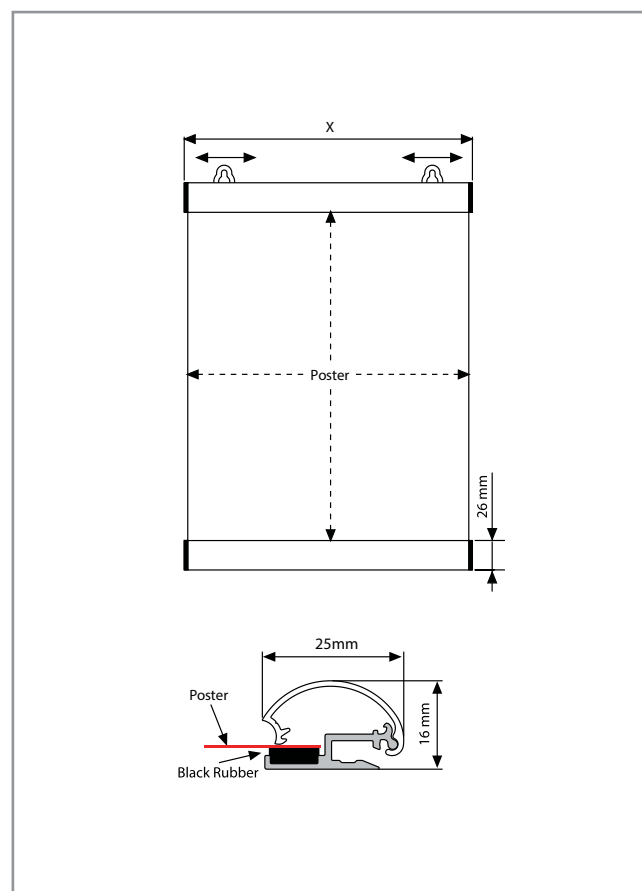

Options:

- Screen printing

En option:

- Sérigraphie

ART	PROFILE	POSTER SIZE / FORMAT	
PS25021	25	DIN A4	210mm
PS25030	25	DIN A4/A3	297mm
PS25042	25	DIN A3/A2	420mm
PS25050	25	DIN B2	500mm
PS25060	25	DIN A2/A1	600mm
PS25070	25	DIN B2/B1	700mm
PS25085	25	DIN A1/A0	850mm
PS250100	25	DIN B1	1000mm
PS250120	25	DIN A0	1200mm

DECORATIVE MENUBOARD

Profiles: 25mm - silver anodised
Corners: round

Profilés: 25mm - anodisé naturel
Coins: arrondis

Freestanding menuboard with a sight angle that catches the eye level. The heavy decorative base provides an elegant look and stability. Available in sizes A4, A3 & A2 in portrait & landscape positions. The fixed height of the A4 model is 1000 mm. The height of the A3 model is 1200 mm.