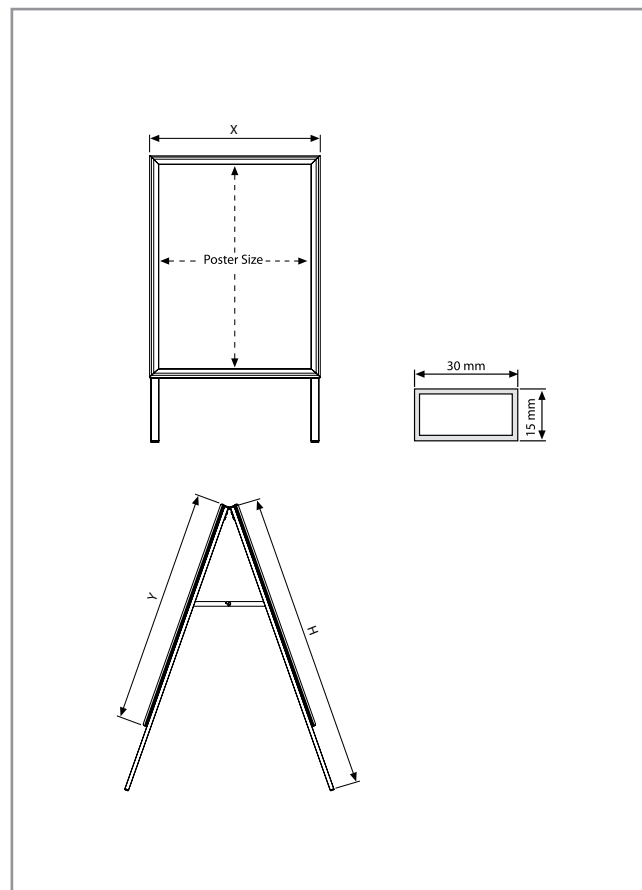

Options:

- Brochure basket
- Header

En option:

- Panier à brochure
- Panneau de tête

ART	PROFILE	POSTER SIZE / FORMAT	
ABCL00A1WP	35	DIN A1	594 x 841mm
ABCL7010WP	35	DIN B1	700 x 1000mm

STREET SIGN PRO

Made of durable plastic, the Street Sign is an outdoor double sided sign frame, which holds two signs of A1. There are numerous advantages : it is made with an easy handle to carry the board and foldable to save space while storing. There is no need to fill it with water or sand, as it is already built out of heavy materials. It has a frame with anti-reflex graphic protection. This unique feature helps keeping the graphic in place. A hidden tool enables to lock the poster, to avoid unnecessary access to the poster.