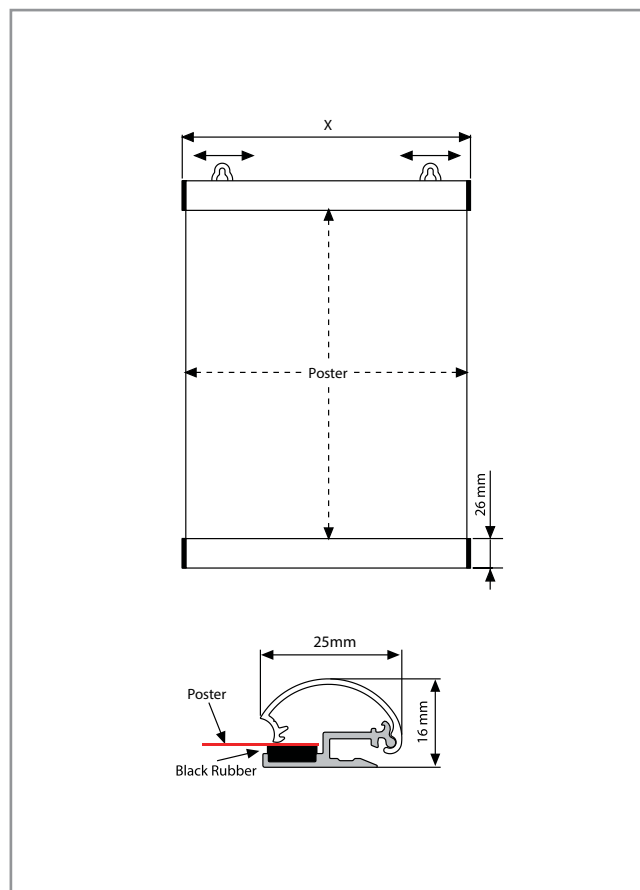

Options:

- Screen printing

En option:

- Sérigraphie

ART	PROFILE	POSTER SIZE / FORMAT	
PS25021	25	DIN A4	210mm
PS25030	25	DIN A4/A3	297mm
PS25042	25	DIN A3/A2	420mm
PS25050	25	DIN B2	500mm
PS25060	25	DIN A2/A1	600mm
PS25070	25	DIN B2/B1	700mm
PS25085	25	DIN A1/A0	850mm
PS250100	25	DIN B1	1000mm
PS250120	25	DIN A0	1200mm

# DECORATIVE MENUBOARD

Profiles: 25mm - silver anodised  
Corners: round

Profilés: 25mm - anodisé naturel  
Coins: arrondis

Freestanding menuboard with a sight angle that catches the eye level. The heavy decorative base provides an elegant look and stability. Available in sizes A4, A3 & A2 in portrait & landscape positions. The fixed height of the A4 model is 1000 mm. The height of the A3 model is 1200 mm.