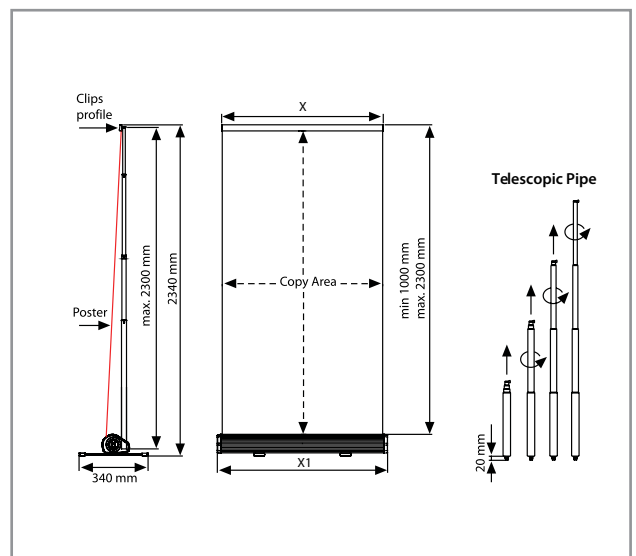

ART	POSTER SIZE / FORMAT
SMARTROL0800	800mm
SMARTROL0900	900mm
SMARTROL1000	1000mm