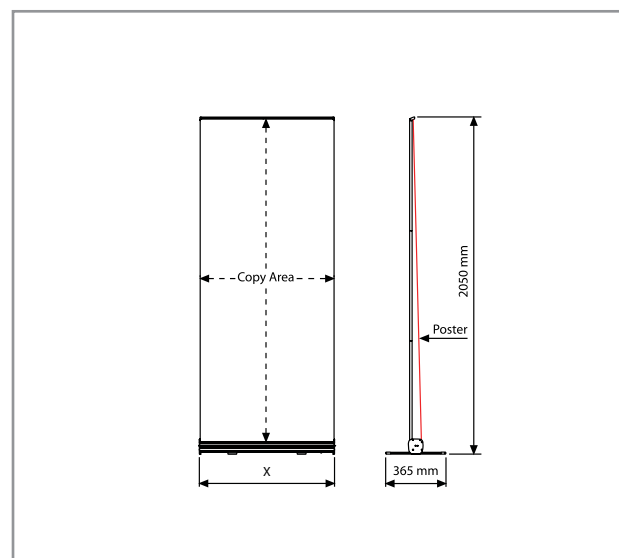

En option:

- Housse de transport noire

ART	POSTER SIZE / FORMAT
ECOROL0800	800mm
ECOROL1000	1000mm