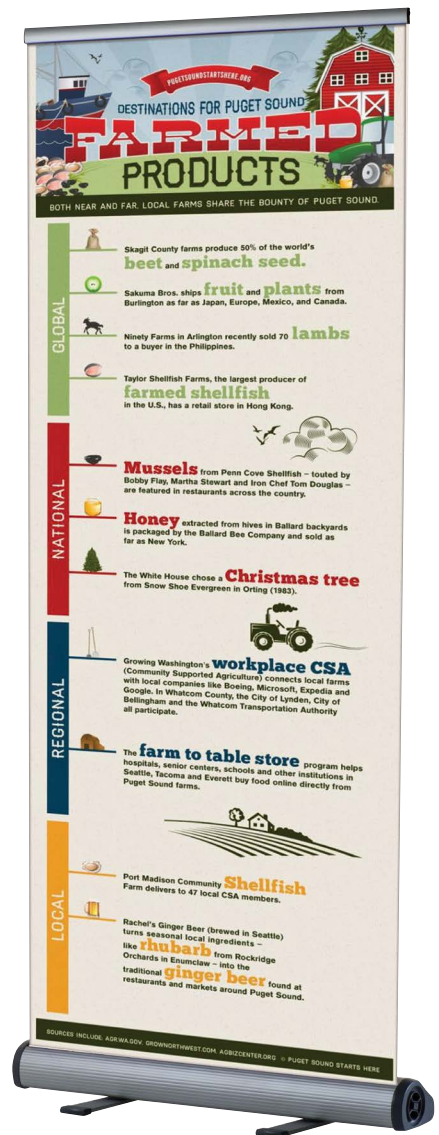

SMART ROLL BANNER

Smart Roll Banner is a retractable poster display system made with the finest materials and craftsmanship. It is easy to operate and requires no tools to set up. The aluminium body is silver anodized and got stylish end caps providing a more stable product and a more elegant, contemporary look. The unique telescopic pipe allows for a min. poster height of 1000 mm and a max. height of 2300 mm. The aluminium body has been redesigned to insure a stable pipe fixation giving more stability to the entire product. A black carry bag is included.

La Bannière Déroulante Smart est un système d'affichage de poster rétractable fabriqué avec des matériaux et un savoir-faire de tout premier plan. Elle est facile à manipuler, et son installation ne requiert aucun outil. Le boîtier en aluminium, anodisé naturel, est muni de capuchons d'extrémité très élégants qui augmentent la stabilité du produit et lui confèrent un look contemporain plus élégant. Le tuyau télescopique unique permet d'ajuster la hauteur du poster entre 1000 mm et 2300 mm. Le boîtier en aluminium a été redessiné pour assurer une fixation stable du tuyau, et ainsi améliorer la stabilité de l'ensemble du produit. Une housse de transport noire est incluse.