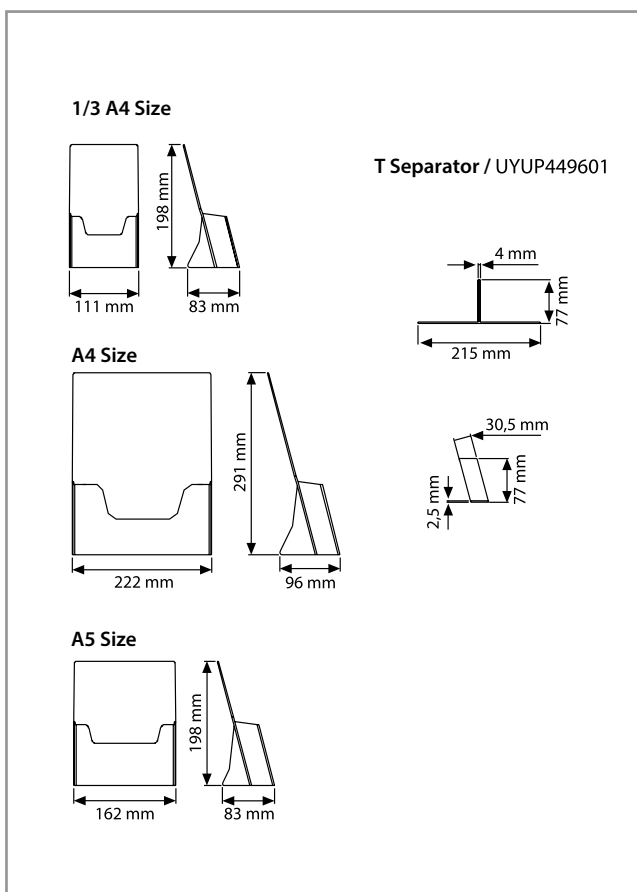

En option:

- Différentes couleurs sont disponibles : jaune, vert, bleu, violet, rouge
- Séparateur en T pour diviser le format A4 portrait en format 1/3A4 x 2
- Sérigraphie

ART	POSTER SIZE / FORMAT
COUNT13A4	1/3 DIN A4
COUNT00A5	DIN A5
COUNT00A4	DIN A4