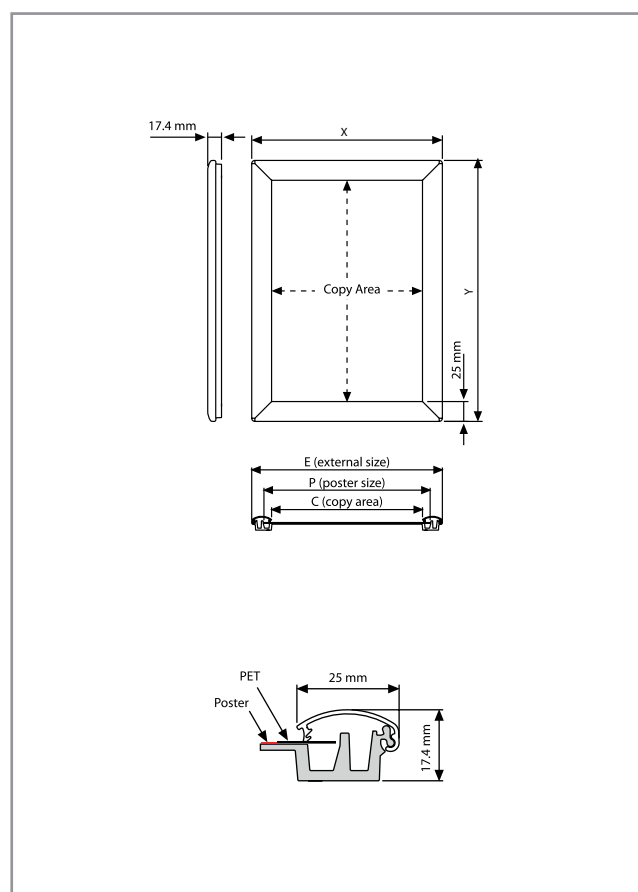

# POSTER FRAME

Profiles: 20 / 25 / 32mm - silver anodised  
Corners: 45°

Profilés: 20 / 25 / 32mm - anodisé naturel  
Coins: 45°

Our Poster Frame sets the standard amongst snap frames. High quality profiles, a perfect assembly and a good packaging make this product a global best seller. Ideal for all poster sizes. Screws and plugs for wall mounting are included.